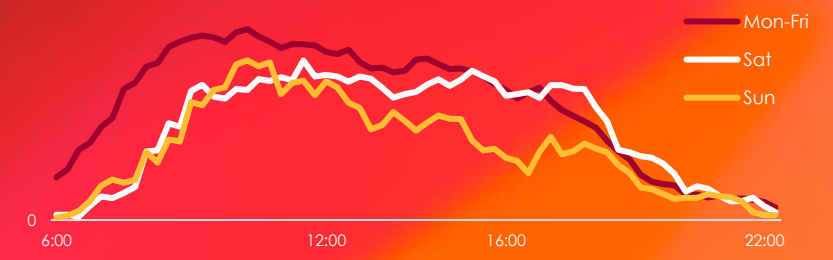

STRONG ON
35-54
SELECTIVITY OF
106

5,5%
MARKET SHARE

210.000
WEEKLY LISTENERS
(12%)

92.000
DAILY LISTENERS
(5%)

25.300
SESSIONS/DAY

LISTENING PROFILE IN %
FM/DAB+ LISTENER VS STREAMER

CIM RAM, Belgium North, profile (on time spent), Play Nostalgie, Jan-Dec'23, Mon-Sun, 6-22h

LISTENING CURVE

CIM RAM, Belgium North, listening curves, 35-54, Play Nostalgie, Jan-Dec'23, Mon-Fri, Sat & Sun, 6-22h

CIM RAM, Belgium North, Jan-Dec'23, Play Nostalgie, 35-54, Mon-Sun, 6-22h
CIM RSM, World, Play Nostalgie, Average Active Sessions/day in Jan-Dec'23