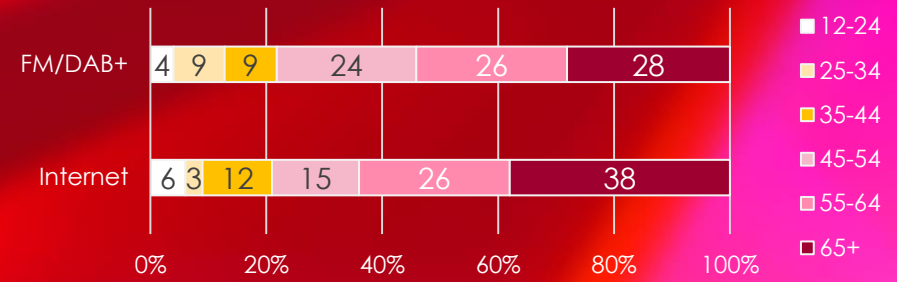

STRONG ON
35-54
SELECTIVITY OF
106

5,5%
MARKET SHARE

210.000
WEEKLY LISTENERS
(12%)

92.000
DAILY LISTENERS
(5%)

25.300
SESSIONS/DAY

LISTENING PROFILE IN %
FM/DAB+ LISTENER VS STREAMER

CIM RAM, Belgium North, profile (on time spent), Play Nostalgie, Jan-Dec'23, Mon-Sun, 6-22h

LISTENING CURVE

CIM RAM, Belgium North, listening curves, 35-54, Play Nostalgie, Jan-Dec'23, Mon-Fri, Sat & Sun, 6-22h

CIM RAM, Belgium North, Jan-Dec'23, Play Nostalgie, 35-54, Mon-Sun, 6-22h
CIM RSM, World, Play Nostalgie, Average Active Sessions/day in Jan-Dec'23