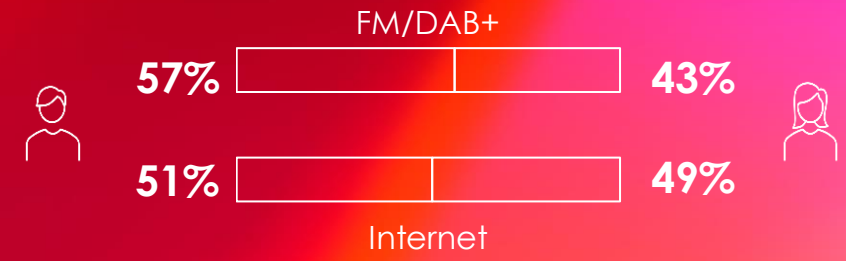

STRONG ON
35-54
SELECTIVITY OF
106

5,5%
MARKET SHARE

210.000
WEEKLY LISTENERS
(12%)

92.000
DAILY LISTENERS
(5%)

25.300
SESSIONS/DAY

LISTENING PROFILE IN %
FM/DAB+ LISTENER VS STREAMER

CIM RAM, Belgium North, profile (on time spent), Play Nostalgie, Jan-Dec'23, Mon-Sun, 6-22h

LISTENING CURVE

CIM RAM, Belgium North, listening curves, 35-54, Play Nostalgie, Jan-Dec'23, Mon-Fri, Sat & Sun, 6-22h

CIM RAM, Belgium North, Jan-Dec'23, Play Nostalgie, 35-54, Mon-Sun, 6-22h
CIM RSM, World, Play Nostalgie, Average Active Sessions/day in Jan-Dec'23