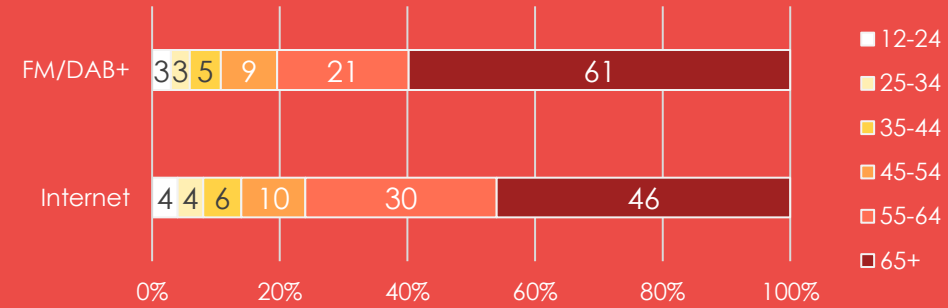

# 2

Your companion in daily life, emotionally close and recognizable from strong human stories, everywhere in Flanders. By far the largest radio station at 12+ and market leader at 35-64.

STRONG ON  
**35-64**  
SELECTIVITY OF  
**78**

**17,3%**  
MARKET SHARE

**693.000**  
WEEKLY LISTENERS  
(26%)

**399.000**  
DAILY LISTENERS  
(15%)

**121.000**  
SESSIONS/DAY

**f 206K**

## LISTENING PROFILE IN % FM/DAB+ LISTENER VS STREAMER

CIM RAM, Belgium North, profile (on time spent), Radio2, May'23-Apr'24, Mon-Sun, 6-22h