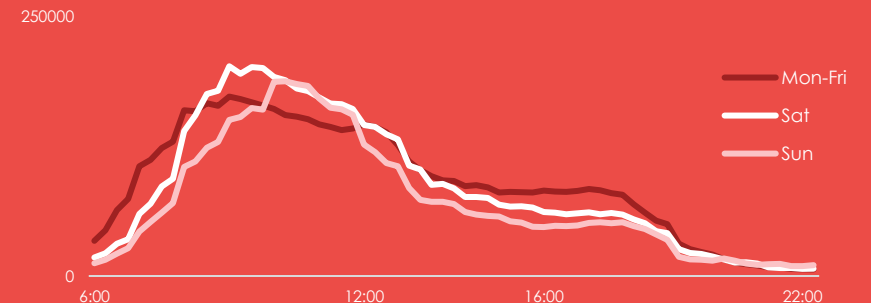

LISTENING CURVE

CIM RAM, Belgium North, Listening curves, 35-64, Radio 2, May'23-Apr'24, Mon-Fri, Sat & Sun, 6-22h