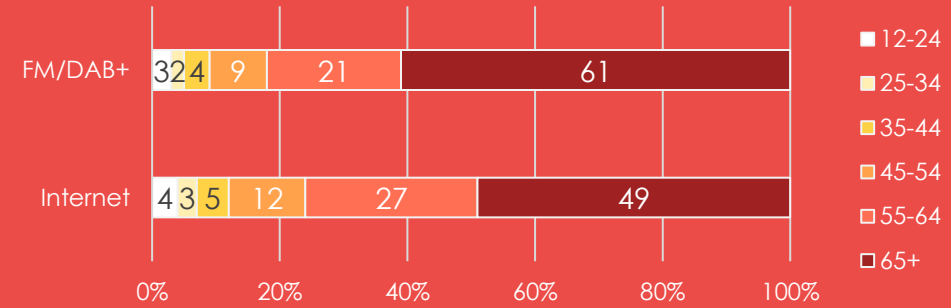

# 2

Your companion in daily life, emotionally close and recognizable from strong human stories, everywhere in Flanders. By far the largest radio station at 12+ and market leader at 35-64.

STRONG ON  
**35-64**  
SELECTIVITY OF  
**76**

**17,0%**  
MARKET SHARE

**679.000**  
WEEKLY LISTENERS  
(26%)

**390.000**  
DAILY LISTENERS  
(15%)

**116.000**  
SESSIONS/DAY

**f 206K**

## LISTENING PROFILE IN % FM/DAB+ LISTENER VS STREAMER

CIM RAM, Belgium North, profile (on time spent), Radio2, Sep'23-Aug'24, Mon-Sun, 6-22h