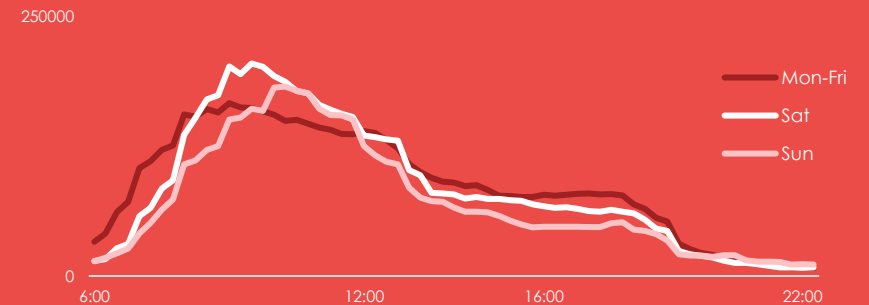

LISTENING CURVE

CIM RAM, Belgium North, Listening curves, 35-64, Radio 2, Sep'23-Aug'24, Mon-Fri, Sat & Sun, 6-22h